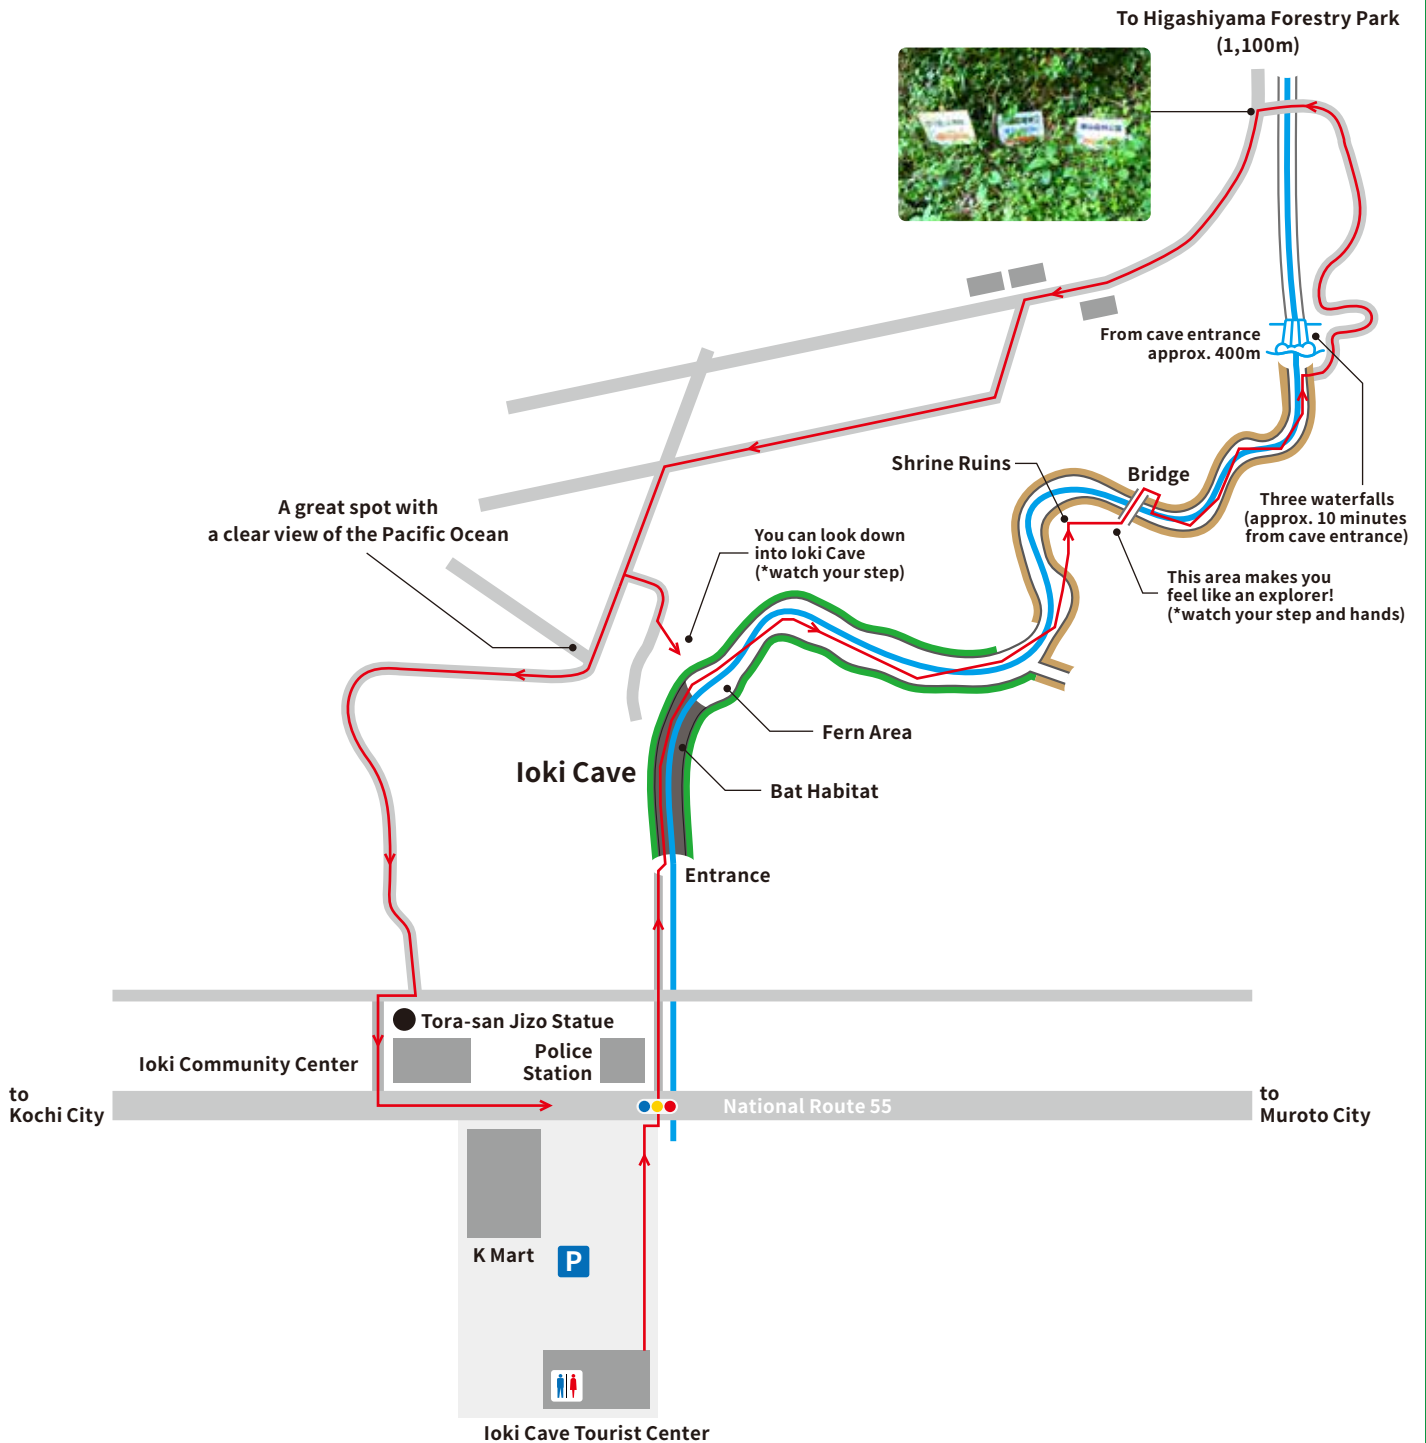

Ioki Cave Walk Route Map

Important Notes about the Walk

- The removal of any plant life or fossils from Ioki Cave is strictly prohibited.
- Any actions that may leave marks on the walls or rock formations is prohibited.
- The use of lights is not allowed inside the cave (to protect the bat habitats).
- Please wear comfortable shoes (waterproof and can protect against snake bites)